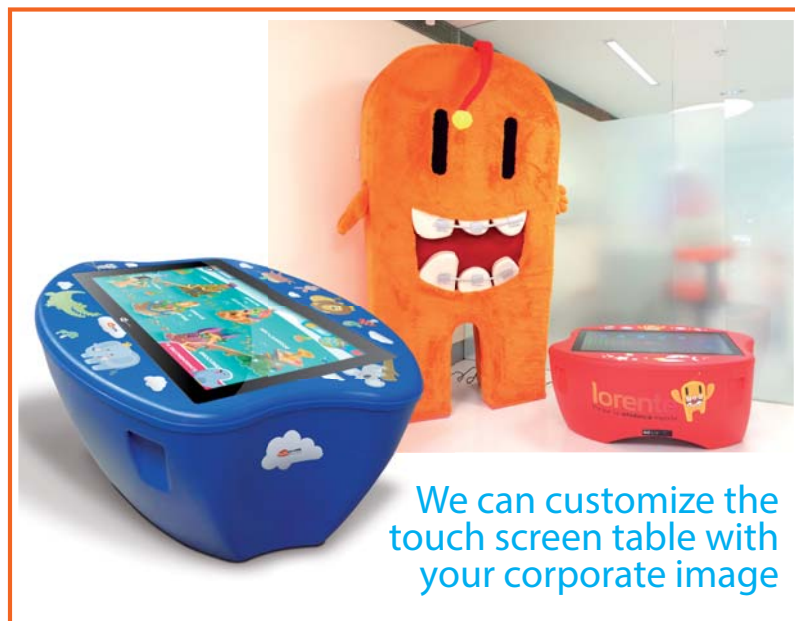

We can customize the touch screen table with your corporate image

info@multiclass.com

www.multiclass.com

DISTRIBUTED BY: